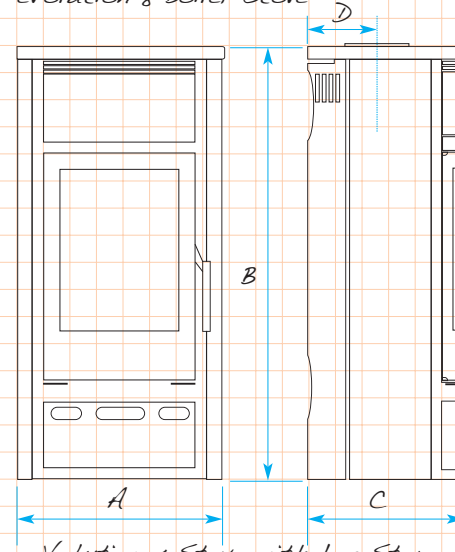

eVolution 8 Boiler Stove

Output to Room 3kW

Output to Water 8kW

4

eVolution 5 Stove

Output to Room 5 kW

eVolution 5 Stove with Log Store

Output to Room 5 kW

eVolution 4 Inset Stove

7

Output to Room 4 kW

8

Measurements

eVolution Boiler Stove

eVolution 8 Boiler Stove

eVolution 5 Stove

eVolution 5 Stove with Log Store

eVolution 4 Inset Stove

All dimensions are in millimeters

Page	Name	A	B	C	D	Flue Dia.
3	eVolution Boiler	800	700	592	150	150
4	eVolution 8 Boiler	523	1081	394	142	150
5	eVolution 5 Stove	450	583	385	134	150
6	eVolution 5 with Log Store	450	923	385	134	150
7	eVolution 4 Inset Stove	554	614	333	-	150