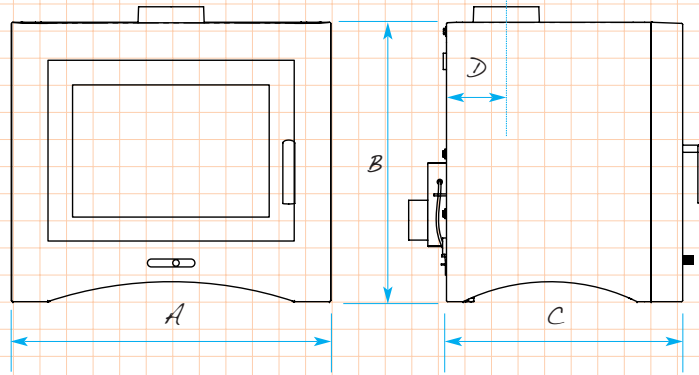

eVolution 4 Inset Stove

7

Output to Room 4 kW

8

Measurements

eVolution Boiler Stove

eVolution 8 Boiler Stove

eVolution 5 Stove

eVolution 5 Stove with Log Store

eVolution 4 Inset Stove

All dimensions are in millimeters

Page	Name	A	B	C	D	Flue Dia.
3	eVolution Boiler	800	700	592	150	150
4	eVolution 8 Boiler	523	1081	394	142	150
5	eVolution 5 Stove	450	583	385	134	150
6	eVolution 5 with Log Store	450	923	385	134	150
7	eVolution 4 Inset Stove	554	614	333	-	150