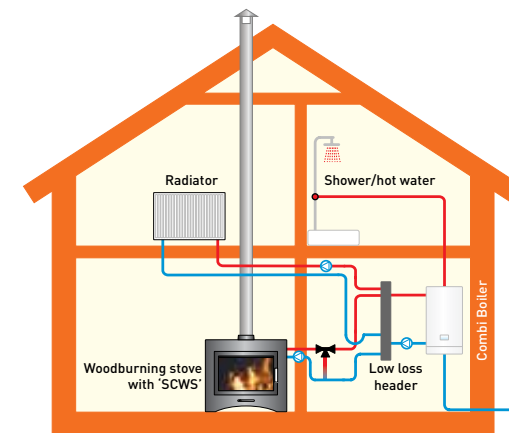

Woodburning Boilers for Sealed Heating Systems

The eVolution boiler stoves feature the Broseley 'Safety Cold Water System' which is a system in its simplest of terms allows you to connect the woodburning boilers directly to a sealed heating system without the need for extra feed and expansion tanks.

Benefits of the 'Safety Cold Water System'

The system allows easy integration of multiple heating sources on one heating system. This means you can connect the eVolution woodburning boilers directly in with gas or oil boilers already on a sealed system without the need to run a traditional open vented system with additional feed and expansion tanks that take up space. It also makes integration with renewable energy sources such as solar thermal or ground/air source heat pumps with the eVolution range woodburning boiler easier through a thermal store.

eVolution
WOOD BURNING STOVES

Typical Installations

Example of Solar System

Example of Combi Boiler System

eVolution Boiler Stove

Output to Room 10kW

Output to Water 16kW

3

eVolution 8 Boiler Stove

Output to Room 3kW

Output to Water 8kW

4

eVolution 5 Stove

Output to Room 5 kW

eVolution 5 Stove with Log Store

Output to Room 5 kW