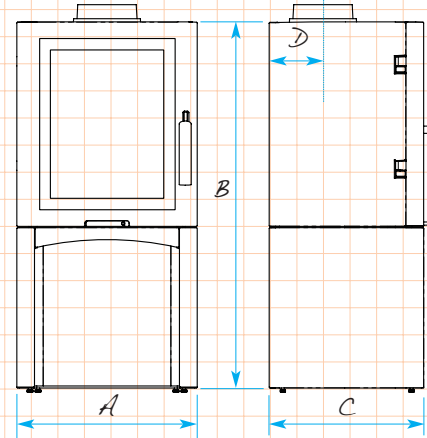

eVolution 4 Inset Stove

7

Output to Room 4 kW

8

Measurements

eVolution Boiler Stove

eVolution 8 Boiler Stove

eVolution 5 Stove

eVolution 5 Stove with Log Store

eVolution 4 Inset Stove

All dimensions are in millimeters

Page	Name	A	B	C	D	Flue Dia.
3	eVolution Boiler	800	700	592	150	150
4	eVolution 8 Boiler	523	1081	394	142	150
5	eVolution 5 Stove	450	583	385	134	150
6	eVolution 5 with Log Store	450	923	385	134	150
7	eVolution 4 Inset Stove	554	614	333	-	150