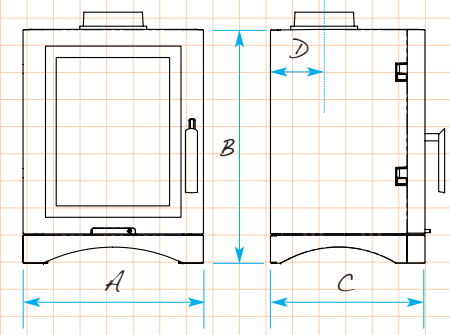

eVolution 4 Inset Stove

7

Output to Room 4 kW

8

Measurements

eVolution Boiler Stove

eVolution 8 Boiler Stove

eVolution 5 Stove

eVolution 5 Stove with Log Store

eVolution 4 Inset Stove

All dimensions are in millimeters

Page	Name	A	B	C	D	Flue Dia.
3	eVolution Boiler	800	700	592	150	150
4	eVolution 8 Boiler	523	1081	394	142	150
5	eVolution 5 Stove	450	583	385	134	150
6	eVolution 5 with Log Store	450	923	385	134	150
7	eVolution 4 Inset Stove	554	614	333	-	150