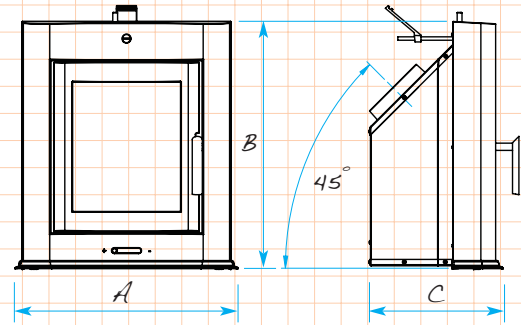

eVolution 4 Inset Stove

7

Output to Room 4 kW

8

Measurements

eVolution Boiler Stove

eVolution 8 Boiler Stove

eVolution 5 Stove

eVolution 5 Stove with Log Store

eVolution 4 Inset Stove

All dimensions are in millimeters

Page	Name	A	B	C	D	Flue Dia.
3	eVolution Boiler	800	700	592	150	150
4	eVolution 8 Boiler	523	1081	394	142	150
5	eVolution 5 Stove	450	583	385	134	150
6	eVolution 5 with Log Store	450	923	385	134	150
7	eVolution 4 Inset Stove	554	614	333	-	150