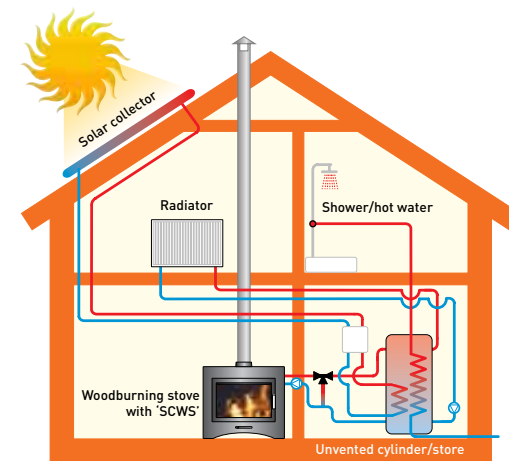

eVolution

WOOD BURNING STOVES

eVolution woodburning stoves

The eVolution wood burning stove range incorporates contemporary design with Broseley Fires latest stove and boiler technology. All the eVolution stoves are highly efficient and clean burning and with the range of stoves offering the choice of freestanding, inset or boiler stove there is a model to suit every home.

Woodburning Boilers for Sealed Heating Systems

The eVolution boiler stoves feature the Broseley 'Safety Cold Water System' which is a system in its simplest of terms allows you to connect the woodburning boilers directly to a sealed heating system without the need for extra feed and expansion tanks.

Benefits of the 'Safety Cold Water System'

The system allows easy integration of multiple heating sources on one heating system. This means you can connect the eVolution woodburning boilers directly in with gas or oil boilers already on a sealed system without the need to run a traditional open vented system with additional feed and expansion tanks that take up space. It also makes integration with renewable energy sources such as solar thermal or ground/air source heat pumps with the eVolution range woodburning boiler easier through a thermal store.

eVolution
WOOD BURNING STOVES

Typical Installations

Example of Solar System

Example of Combi Boiler System

eVolution Boiler Stove

Output to Room 10kW

Output to Water 16kW

3